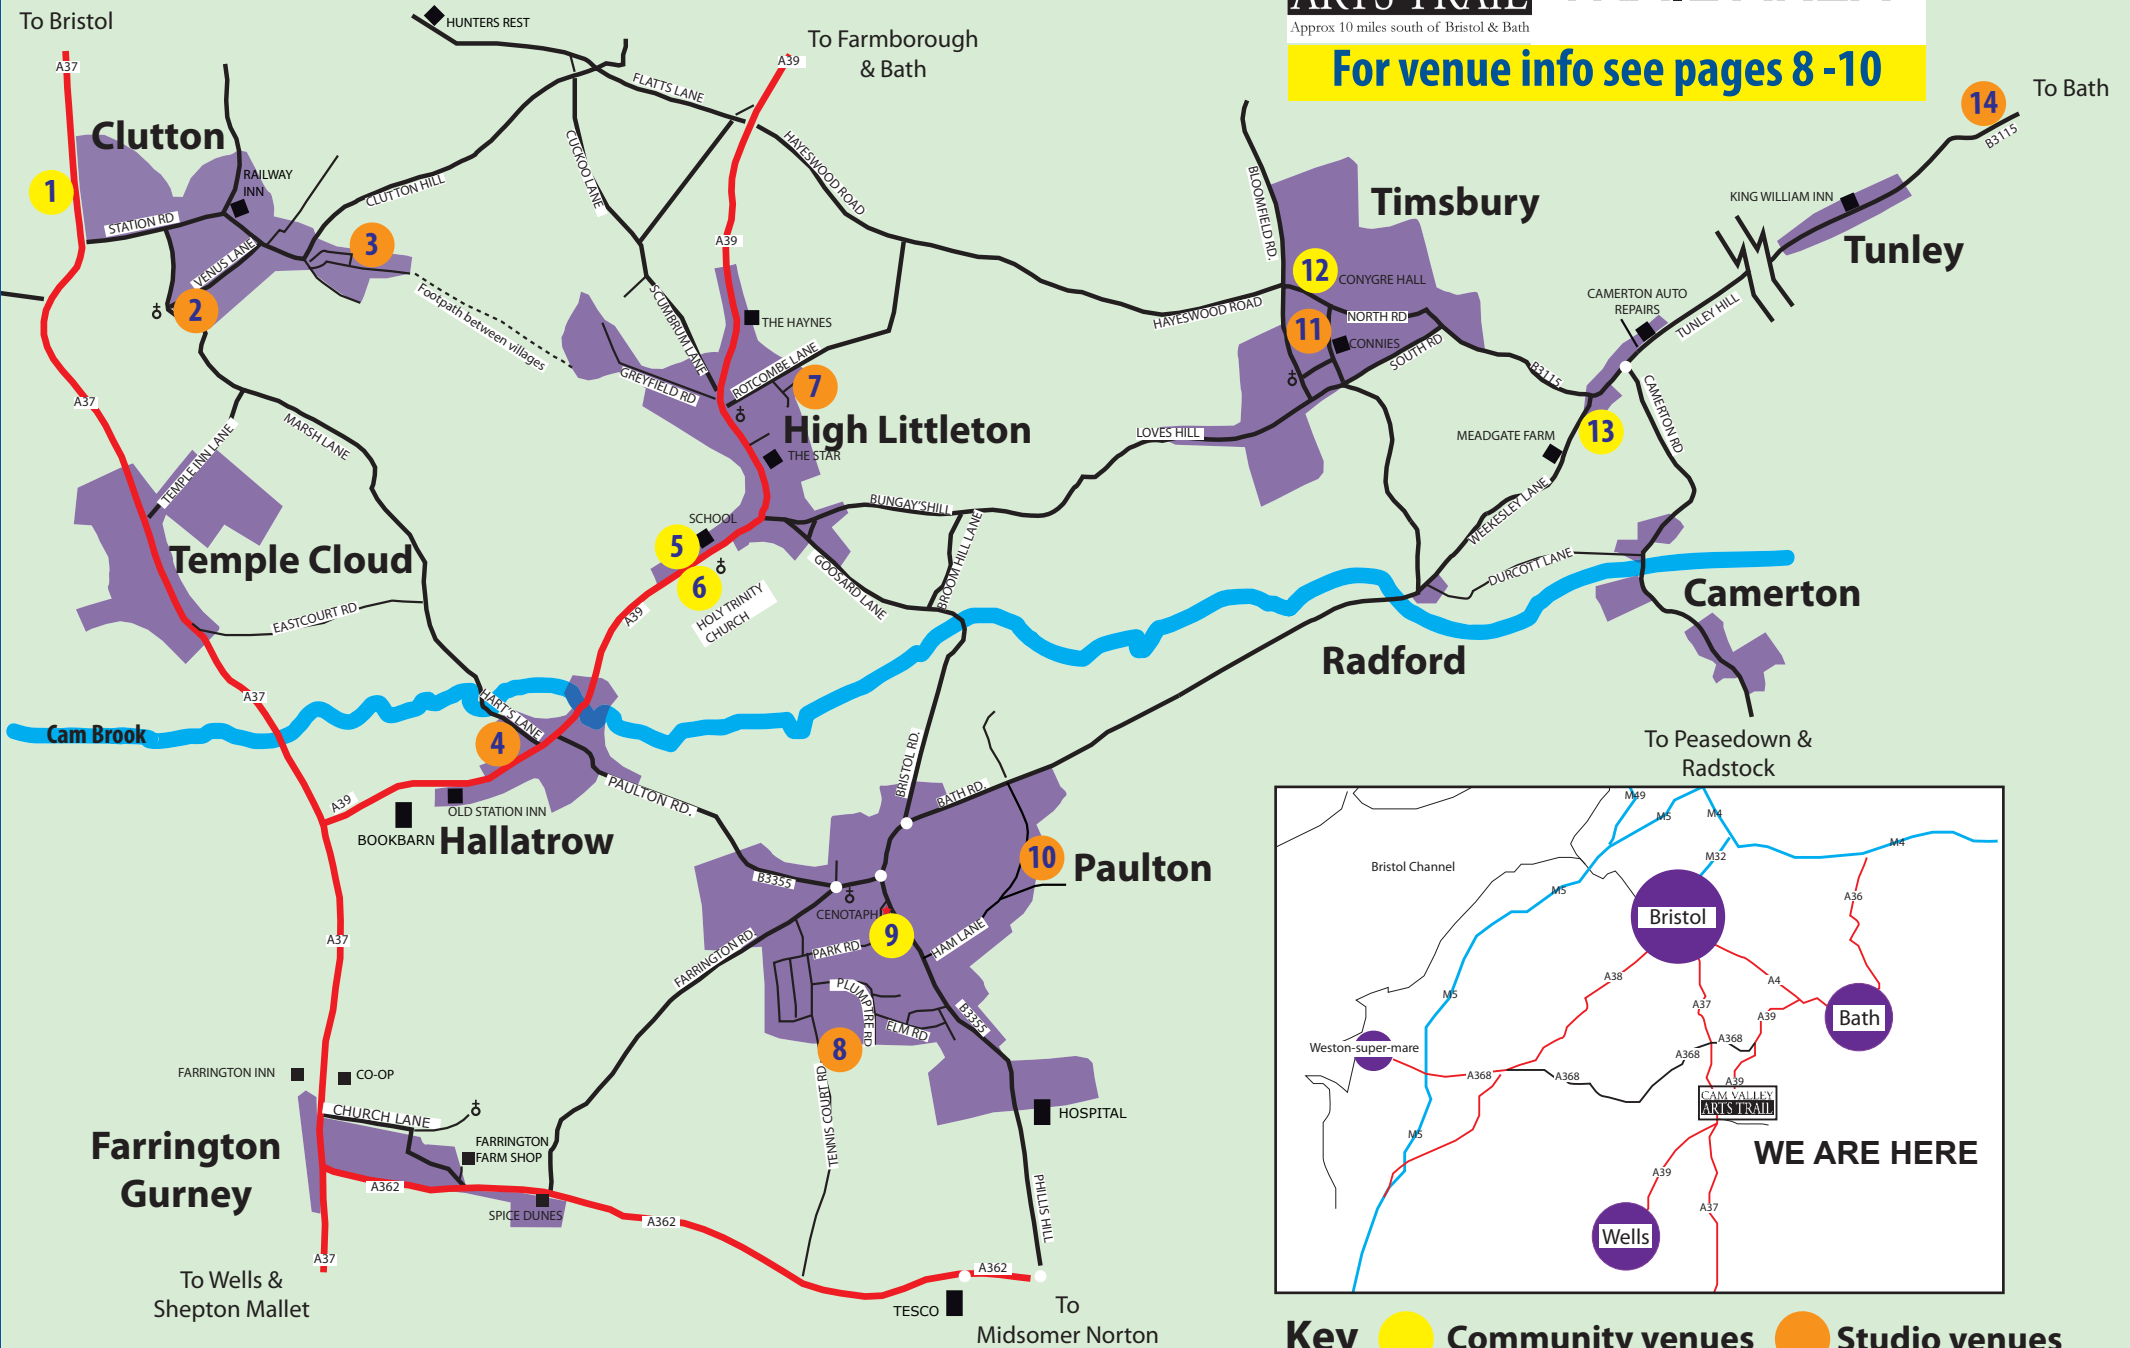

CAM VALLEY ARTS TRAIL TRAIL AREA

Approx 10 miles south of Bristol & Bath

For venue info see pages 8 - 10

Key ● Community venues ● Studio venues