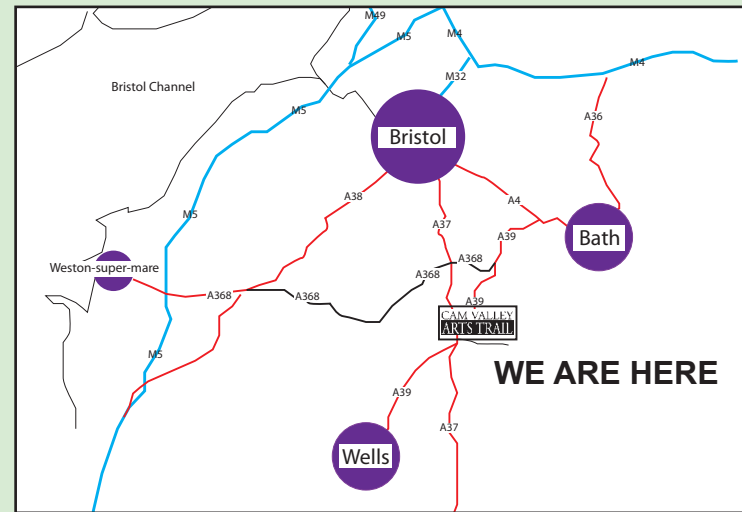

CAM VALLEY ARTS TRAIL TRAIL AREA

Approx 10 miles south of Bristol & Bath

For venue info see pages 8 - 10

Key ● Community venues ● Studio venues